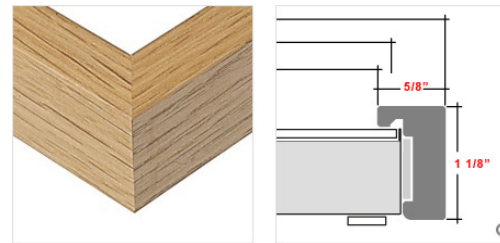

### Wood 16 HALBE Frame

The Wood 16 Profile is the classic among the wood frames. The face of the profile frame measures 5/8" inches and the thickness of the frames is 1 1/8" inches.